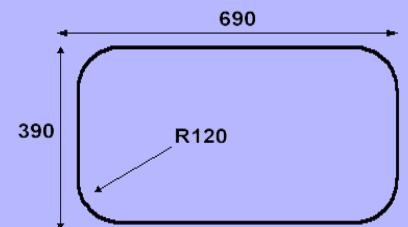

T773GV 77cm 3 burner stainless steel hob

- ❖ Double small wok burner affixed with inner ring control device – energy saving
- ❖ Auxiliary burner
- ❖ Copper alloy burners with safety valve
- ❖ Cast iron pot stand
- ❖ Built-in battery operated ignition system
- ❖ Alloy laser coating control knobs
- ❖ Top plate dimension: W770 x D510 x H60mm
- ❖ Cut out size: W690 x D390mm(R120)

Big Fire :

Heavy Cooking :

Energy Saving :

Ease to Clean :

T882GV 88cm 2 burner stainless steel hob

- ❖ Double small wok burner affixed with inner ring control device – energy saving
- ❖ Copper alloy burners with safety valve
- ❖ Cast iron pot stand
- ❖ Built-in battery operated ignition system
- ❖ Alloy laser coating control knobs
- ❖ Top plate dimension: W880 x D510 x H60mm
- ❖ Cut out size: W690 x D390mm(R120)

Big Fire :

Heavy Cooking :

Energy Saving :

Ease to Clean :

T883GV 88cm 3 burner stainless steel hob

- ❖ Double small wok burner affixed with inner ring control device – energy saving
- ❖ Rapid burner affixed with inner ring control device - energy saving
- ❖ Auxiliary burner
- ❖ Copper alloy burners with safety valve
- ❖ Cast iron pot stand
- ❖ Built-in battery operated ignition system
- ❖ Alloy laser coating control knobs
- ❖ Top plate dimension: W880 x D510 x H60mm
- ❖ Cut out size: W690 x D390mm(R120)

Big Fire :

Heavy Cooking :

Energy Saving :

Ease to Clean :