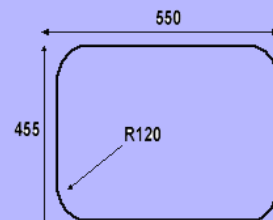

T702GV 70cm 2 burner glass hob

- ❖ Double small wok burner affixed with inner ring control device – energy saving
- ❖ Copper alloy burners with safety valve
- ❖ Cast iron pot stand
- ❖ SCHOTT glass
- ❖ Built-in battery operated ignition system
- ❖ Alloy laser coating control knobs
- ❖ Top plate dimension: W700 x D500 x H60mm
- ❖ Cut out size: W550 x D455mm(R120)

Big Fire :

Heavy Cooking :

Energy Saving :

Ease to Clean :

T762GV-BK

T762GV 76cm 2 burner stainless steel hob

- ❖ Double small wok burner affixed with inner ring control device – energy saving
- ❖ Copper alloy burners with safety valve
- ❖ Cast iron pot stand
- ❖ Built-in battery operated ignition system
- ❖ Alloy laser coating control knobs
- ❖ Top plate dimension: W760 x D450 x H60mm
- ❖ Cut out size: W650 x D350mm(R120)

Big Fire :

Heavy Cooking :

Energy Saving :

Ease to Clean :

T772GV 77cm 2 burner stainless steel hob

- ❖ Double small wok burner affixed with inner ring control device – energy saving
- ❖ Copper alloy burners with safety valve
- ❖ Cast iron pot stand
- ❖ Built-in battery operated ignition system
- ❖ Alloy laser coating control knobs
- ❖ Top plate dimension: W770 x D510 x H60mm
- ❖ Cut out size: W690 x D390mm(R120)

Big Fire :

Heavy Cooking :

Energy Saving :

Ease to Clean :