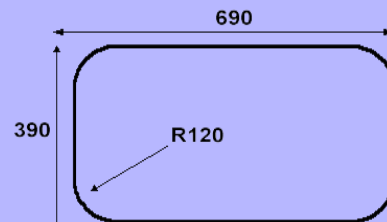

T702GV 70cm 2 burner glass hob

- ❖ Double small wok burner affixed with inner ring control device – energy saving
- ❖ Copper alloy burners with safety valve
- ❖ Cast iron pot stand
- ❖ SCHOTT glass
- ❖ Built-in battery operated ignition system
- ❖ Alloy laser coating control knobs
- ❖ Top plate dimension: W700 x D500 x H60mm
- ❖ Cut out size: W550 x D455mm(R120)

Big Fire :

Heavy Cooking :

Energy Saving :

Ease to Clean :

T762GV 76cm 2 burner stainless steel hob

- ❖ Double small wok burner affixed with inner ring control device – energy saving
- ❖ Copper alloy burners with safety valve
- ❖ Cast iron pot stand
- ❖ Built-in battery operated ignition system
- ❖ Alloy laser coating control knobs
- ❖ Top plate dimension: W760 x D450 x H60mm
- ❖ Cut out size: W650 x D350mm(R120)

Big Fire :

Heavy Cooking :

Energy Saving :

Ease to Clean :

T772GV 77cm 2 burner stainless steel hob

- ❖ Double small wok burner affixed with inner ring control device – energy saving
- ❖ Copper alloy burners with safety valve
- ❖ Cast iron pot stand
- ❖ Built-in battery operated ignition system
- ❖ Alloy laser coating control knobs
- ❖ Top plate dimension: W770 x D510 x H60mm
- ❖ Cut out size: W690 x D390mm(R120)

Big Fire :

Heavy Cooking :

Energy Saving :

Ease to Clean :