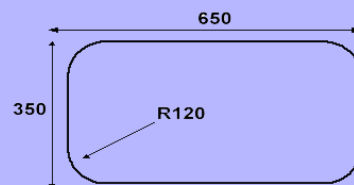

T702GV 70cm 2 burner glass hob

- ❖ Double small wok burner affixed with inner ring control device – energy saving
- ❖ Copper alloy burners with safety valve
- ❖ Cast iron pot stand
- ❖ SCHOTT glass
- ❖ Built-in battery operated ignition system
- ❖ Alloy laser coating control knobs
- ❖ Top plate dimension: W700 x D500 x H60mm
- ❖ Cut out size: W550 x D455mm(R120)

Big Fire :

Heavy Cooking :

Energy Saving :

Ease to Clean :

T762GV 76cm 2 burner stainless steel hob

- ❖ Double small wok burner affixed with inner ring control device – energy saving
- ❖ Copper alloy burners with safety valve
- ❖ Cast iron pot stand
- ❖ Built-in battery operated ignition system
- ❖ Alloy laser coating control knobs
- ❖ Top plate dimension: W760 x D450 x H60mm
- ❖ Cut out size: W650 x D350mm(R120)

Big Fire :

Heavy Cooking :

Energy Saving :

Ease to Clean :

T772GV-BK

T772GV 77cm 2 burner stainless steel hob

- ❖ Double small wok burner affixed with inner ring control device – energy saving
- ❖ Copper alloy burners with safety valve
- ❖ Cast iron pot stand
- ❖ Built-in battery operated ignition system
- ❖ Alloy laser coating control knobs
- ❖ Top plate dimension: W770 x D510 x H60mm
- ❖ Cut out size: W690 x D390mm(R120)

Big Fire :

Heavy Cooking :

Energy Saving :

Ease to Clean :