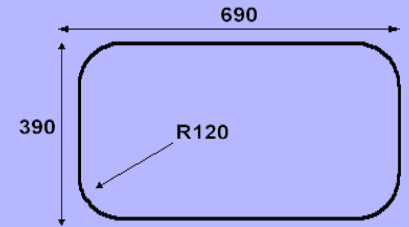

Alloy laser coating knobs

**T773GV-BK**

**T773GV-OW**

**T773GV-MS**

**T773GV 77cm 3 burner stainless steel hob**

- ❖ Double small wok burner affixed with inner ring control device – energy saving
- ❖ Auxiliary burner
- ❖ Copper alloy burners with safety valve
- ❖ Cast iron pot stand
- ❖ Built-in battery operated ignition system
- ❖ Alloy laser coating control knobs
- ❖ Top plate dimension: W770 x D510 x H60mm
- ❖ Cut out size: W690 x D390mm(R120)

**Big Fire :**

**Heavy Cooking :**

**Energy Saving :**

**Ease to Clean :**

**T882GV-BK**

**T882GV-OW**

**T882GV 88cm 2 burner stainless steel hob**

- ❖ Double small wok burner affixed with inner ring control device – energy saving
- ❖ Copper alloy burners with safety valve
- ❖ Cast iron pot stand
- ❖ Built-in battery operated ignition system
- ❖ Alloy laser coating control knobs
- ❖ Top plate dimension: W880 x D510 x H60mm
- ❖ Cut out size: W690 x D390mm(R120)

**Big Fire :**

**Heavy Cooking :**

**Energy Saving :**

**Ease to Clean :**

**T883GV-BK**

**T883GV-OW**

**T883GV 88cm 3 burner stainless steel hob**

- ❖ Double small wok burner affixed with inner ring control device – energy saving
- ❖ Rapid burner affixed with inner ring control device - energy saving
- ❖ Auxiliary burner
- ❖ Copper alloy burners with safety valve
- ❖ Cast iron pot stand
- ❖ Built-in battery operated ignition system
- ❖ Alloy laser coating control knobs
- ❖ Top plate dimension: W880 x D510 x H60mm
- ❖ Cut out size: W690 x D390mm(R120)