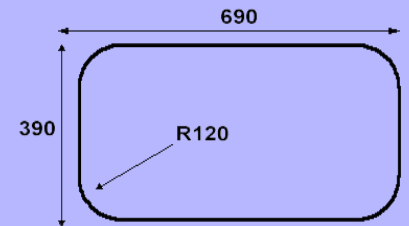

**Big Fire :**

**Heavy Cooking :**

**Energy Saving :**

**Ease to Clean :**

**T882GV-BK**

**T882GV-OW**

**T882GV 88cm 2 burner stainless steel hob**

- ❖ Double small wok burner affixed with inner ring control device – energy saving
- ❖ Copper alloy burners with safety valve
- ❖ Cast iron pot stand
- ❖ Built-in battery operated ignition system
- ❖ Alloy laser coating control knobs
- ❖ Top plate dimension: W880 x D510 x H60mm
- ❖ Cut out size: W690 x D390mm(R120)

**Big Fire :**

**Heavy Cooking :**

**Energy Saving :**

**Ease to Clean :**

**T883GV-BK**

**T883GV-OW**

**T883GV 88cm 3 burner stainless steel hob**

- ❖ Double small wok burner affixed with inner ring control device – energy saving
- ❖ Rapid burner affixed with inner ring control device - energy saving
- ❖ Auxiliary burner
- ❖ Copper alloy burners with safety valve
- ❖ Cast iron pot stand
- ❖ Built-in battery operated ignition system
- ❖ Alloy laser coating control knobs
- ❖ Top plate dimension: W880 x D510 x H60mm
- ❖ Cut out size: W690 x D390mm(R120)