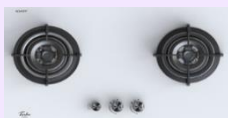

T702GV 70cm 2 burner glass hob

- ❖ Double small wok burner affixed with inner ring control device – energy saving
- ❖ Copper alloy burners with safety valve
- ❖ Cast iron pot stand
- ❖ SCHOTT glass
- ❖ Built-in battery operated ignition system
- ❖ Alloy laser coating control knobs
- ❖ Top plate dimension: W700 x D500 x H60mm
- ❖ Cut out size: W550 x D455mm(R120)

Big Fire :

Heavy Cooking :

Energy Saving :

Ease to Clean :

T762GV-OW

T762GV 76cm 2 burner stainless steel hob

- ❖ Double small wok burner affixed with inner ring control device – energy saving
- ❖ Copper alloy burners with safety valve
- ❖ Cast iron pot stand
- ❖ Built-in battery operated ignition system
- ❖ Alloy laser coating control knobs
- ❖ Top plate dimension: W760 x D450 x H60mm
- ❖ Cut out size: W650 x D350mm(R120)

Big Fire :

Heavy Cooking :

Energy Saving :

Ease to Clean :

T772GV 77cm 2 burner stainless steel hob

- ❖ Double small wok burner affixed with inner ring control device – energy saving
- ❖ Copper alloy burners with safety valve
- ❖ Cast iron pot stand
- ❖ Built-in battery operated ignition system
- ❖ Alloy laser coating control knobs
- ❖ Top plate dimension: W770 x D510 x H60mm
- ❖ Cut out size: W690 x D390mm(R120)

Big Fire :

Heavy Cooking :

Energy Saving :

Ease to Clean :