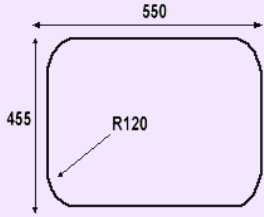

T702SSV 70cm 2 burner stainless steel hob

- ❖ Double ring wok burner affixed with inner ring control device – energy saving
- ❖ Small Wok burner affixed with inner ring control device - energy saving
- ❖ Copper alloy burners with safety valve
- ❖ Cast iron pot stand
- ❖ Built-in battery operated ignition system
- ❖ Alloy laser coating control knobs
- ❖ Top plate dimension: W700 x D500 x H60mm
- ❖ Cut out size: W550 x D455mm(R120)

- Big Fire :** 🍷🍷🍷🍷🍷
- Heavy Cooking :** 👍👍👍👍👍
- Energy Saving :** 👍👍👍👍👍
- Ease to Clean :** 👍👍👍👍

T762SSV 76cm 2 burner stainless steel hob

- ❖ Double ring wok burner affixed with inner ring control device – energy saving
- ❖ Small Wok burner affixed with inner ring control device - energy saving
- ❖ Copper alloy burners with safety valve
- ❖ Cast iron pot stand
- ❖ Built-in battery operated ignition system
- ❖ Alloy laser coating control knobs
- ❖ Top plate dimension: W760 x D450 x H60mm
- ❖ Cut out size: W650 x D350mm(R120)

- Big Fire :** 🍷🍷🍷🍷🍷
- Heavy Cooking :** 👍👍👍👍👍
- Energy Saving :** 👍👍👍👍👍
- Ease to Clean :** 👍👍👍👍

T772SSV 77cm 2 burner stainless steel hob

- ❖ Double ring wok burner affixed with inner ring control device – energy saving
- ❖ Small Wok burner affixed with inner ring control device - energy saving
- ❖ Copper alloy burners with safety valve
- ❖ Cast iron pot stand
- ❖ Built-in battery operated ignition system
- ❖ Alloy laser coating control knobs
- ❖ Top plate dimension: W770 x D510 x H60mm
- ❖ Cut out size: W690 x D390mm(R120)