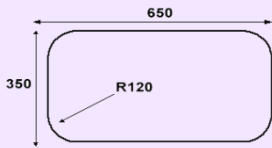

T702SSV 70cm 2 burner stainless steel hob

- ❖ Double ring wok burner affixed with inner ring control device – energy saving
- ❖ Small Wok burner affixed with inner ring control device - energy saving
- ❖ Copper alloy burners with safety valve
- ❖ Cast iron pot stand
- ❖ Built-in battery operated ignition system
- ❖ Alloy laser coating control knobs
- ❖ Top plate dimension: W700 x D500 x H60mm
- ❖ Cut out size: W550 x D455mm(R120)

- Big Fire :** 🍷🍷🍷🍷🍷
- Heavy Cooking :** 👍👍👍👍👍
- Energy Saving :** 👍👍👍👍👍
- Ease to Clean :** 👍👍👍👍

T762SSV 76cm 2 burner stainless steel hob

- ❖ Double ring wok burner affixed with inner ring control device – energy saving
- ❖ Small Wok burner affixed with inner ring control device - energy saving
- ❖ Copper alloy burners with safety valve
- ❖ Cast iron pot stand
- ❖ Built-in battery operated ignition system
- ❖ Alloy laser coating control knobs
- ❖ Top plate dimension: W760 x D450 x H60mm
- ❖ Cut out size: W650 x D350mm(R120)

- Big Fire :** 🍷🍷🍷🍷🍷
- Heavy Cooking :** 👍👍👍👍👍
- Energy Saving :** 👍👍👍👍👍
- Ease to Clean :** 👍👍👍👍

T772SSV 77cm 2 burner stainless steel hob

- ❖ Double ring wok burner affixed with inner ring control device – energy saving
- ❖ Small Wok burner affixed with inner ring control device - energy saving
- ❖ Copper alloy burners with safety valve
- ❖ Cast iron pot stand
- ❖ Built-in battery operated ignition system
- ❖ Alloy laser coating control knobs
- ❖ Top plate dimension: W770 x D510 x H60mm
- ❖ Cut out size: W690 x D390mm(R120)