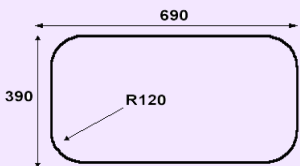

T702SSV 70cm 2 burner stainless steel hob

- ❖ Double ring wok burner affixed with inner ring control device – energy saving
- ❖ Small Wok burner affixed with inner ring control device - energy saving
- ❖ Copper alloy burners with safety valve
- ❖ Cast iron pot stand
- ❖ Built-in battery operated ignition system
- ❖ Alloy laser coating control knobs
- ❖ Top plate dimension: W700 x D500 x H60mm
- ❖ Cut out size: W550 x D455mm(R120)

1. **Big Fire :** 🍷🍷🍷🍷🍷
2. **Heavy Cooking :** 👍👍👍👍👍
3. **Energy Saving :** 👍👍👍👍👍
4. **Ease to Clean :** 👍👍👍👍

T762SSV 76cm 2 burner stainless steel hob

- ❖ Double ring wok burner affixed with inner ring control device – energy saving
- ❖ Small Wok burner affixed with inner ring control device - energy saving
- ❖ Copper alloy burners with safety valve
- ❖ Cast iron pot stand
- ❖ Built-in battery operated ignition system
- ❖ Alloy laser coating control knobs
- ❖ Top plate dimension: W760 x D450 x H60mm
- ❖ Cut out size: W650 x D350mm(R120)

1. **Big Fire :** 🍷🍷🍷🍷🍷
2. **Heavy Cooking :** 👍👍👍👍👍
3. **Energy Saving :** 👍👍👍👍👍
4. **Ease to Clean :** 👍👍👍👍

T772SSV 77cm 2 burner stainless steel hob

- ❖ Double ring wok burner affixed with inner ring control device – energy saving
- ❖ Small Wok burner affixed with inner ring control device - energy saving
- ❖ Copper alloy burners with safety valve
- ❖ Cast iron pot stand
- ❖ Built-in battery operated ignition system
- ❖ Alloy laser coating control knobs
- ❖ Top plate dimension: W770 x D510 x H60mm
- ❖ Cut out size: W690 x D390mm(R120)

1. **Big Fire :** 🍷🍷🍷🍷🍷
2. **Heavy Cooking :** 👍👍👍👍👍
3. **Energy Saving :** 👍👍👍👍👍
4. **Ease to Clean :** 👍👍👍👍