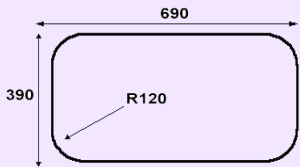

T882SSV 88cm 2 burner stainless steel hob

- ❖ Double ring wok burner affixed with inner ring control device – energy saving
- ❖ Small Wok burner affixed with inner ring control device - energy saving
- ❖ Copper alloy burners with safety valve
- ❖ Cast iron pot stand
- ❖ Built-in battery operated ignition system
- ❖ Alloy laser coating control knobs
- ❖ Top plate dimension: W880 x D510 x H60mm
- ❖ Cut out size: W690 x D390mm(R120)

Big Fire : 🍷🍷🍷🍷🍷

Heavy Cooking : 🍷🍷🍷🍷🍷

Energy Saving : 🍷🍷🍷🍷🍷

Ease to Clean : 🍷🍷🍷🍷

T773SSV 77cm 3 burner stainless steel hob

- ❖ Double ring wok burner affixed with inner ring control device – energy saving
- ❖ Small Wok burner affixed with inner ring control device - energy saving
- ❖ 1 auxiliary burner
- ❖ Copper alloy burners with safety valve
- ❖ Cast iron pot stand
- ❖ Built-in battery operated ignition system
- ❖ Alloy laser coating control knobs
- ❖ Top plate dimension: W770 x D510 x H60mm
- ❖ Cut out size: W690 x D390mm(R120)