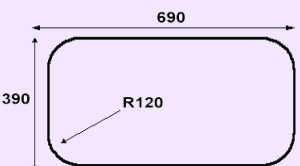

T882SSV 88cm 2 burner stainless steel hob

- ❖ Double ring wok burner affixed with inner ring control device – energy saving
- ❖ Small Wok burner affixed with inner ring control device - energy saving
- ❖ Copper alloy burners with safety valve
- ❖ Cast iron pot stand
- ❖ Built-in battery operated ignition system
- ❖ Alloy laser coating control knobs
- ❖ Top plate dimension: W880 x D510 x H60mm
- ❖ Cut out size: W690 x D390mm(R120)

Big Fire : 🍷🍷🍷🍷🍷

Heavy Cooking : 🍷🍷🍷🍷🍷

Energy Saving : 🍷🍷🍷🍷🍷

Ease to Clean : 🍷🍷🍷🍷

T773SSV 77cm 3 burner stainless steel hob

- ❖ Double ring wok burner affixed with inner ring control device – energy saving
- ❖ Small Wok burner affixed with inner ring control device - energy saving
- ❖ 1 auxiliary burner
- ❖ Copper alloy burners with safety valve
- ❖ Cast iron pot stand
- ❖ Built-in battery operated ignition system
- ❖ Alloy laser coating control knobs
- ❖ Top plate dimension: W770 x D510 x H60mm
- ❖ Cut out size: W690 x D390mm(R120)

Big Fire : 🍷🍷🍷🍷🍷

Heavy Cooking : 🍷🍷🍷🍷🍷

Energy Saving : 🍷🍷🍷🍷🍷

Ease to Clean : 🍷🍷🍷🍷

T883SSV 88cm 3 burner stainless steel hob

- ❖ Double ring wok burner affixed with inner ring control device – energy saving
- ❖ Small Wok burner affixed with inner ring control device - energy saving
- ❖ 1 auxiliary burner
- ❖ Copper alloy burners with safety valve
- ❖ Cast iron pot stand
- ❖ Built-in battery operated ignition system
- ❖ Alloy laser coating control knobs
- ❖ Top plate dimension: W880 x D510 x H60mm
- ❖ Cut out size: W690 x D390mm(R120)

Big Fire : 🍷🍷🍷🍷🍷

Heavy Cooking : 🍷🍷🍷🍷🍷

Energy Saving : 🍷🍷🍷🍷🍷

Ease to Clean : 🍷🍷🍷🍷