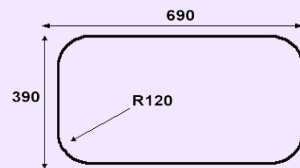

T882SSV 88cm 2 burner stainless steel hob

- ❖ Double ring wok burner affixed with inner ring control device – energy saving
- ❖ Small Wok burner affixed with inner ring control device - energy saving
- ❖ Copper alloy burners with safety valve
- ❖ Cast iron pot stand
- ❖ Built-in battery operated ignition system
- ❖ Alloy laser coating control knobs
- ❖ Top plate dimension: W880 x D510 x H60mm
- ❖ Cut out size: W690 x D390mm(R120)

Big Fire : 🍷🍷🍷🍷🍷

Heavy Cooking : 🍷🍷🍷🍷🍷

Energy Saving : 🍷🍷🍷🍷🍷

Ease to Clean : 🍷🍷🍷🍷

T773SSV 77cm 3 burner stainless steel hob

- ❖ Double ring wok burner affixed with inner ring control device – energy saving
- ❖ Small Wok burner affixed with inner ring control device - energy saving
- ❖ 1 auxiliary burner
- ❖ Copper alloy burners with safety valve
- ❖ Cast iron pot stand
- ❖ Built-in battery operated ignition system
- ❖ Alloy laser coating control knobs
- ❖ Top plate dimension: W770 x D510 x H60mm
- ❖ Cut out size: W690 x D390mm(R120)

Big Fire : 🍷🍷🍷🍷🍷

Heavy Cooking : 🍷🍷🍷🍷🍷

Energy Saving : 🍷🍷🍷🍷🍷

Ease to Clean : 🍷🍷🍷🍷

T883SSV 88cm 3 burner stainless steel hob

- ❖ Double ring wok burner affixed with inner ring control device – energy saving
- ❖ Small Wok burner affixed with inner ring control device - energy saving
- ❖ 1 auxiliary burner
- ❖ Copper alloy burners with safety valve
- ❖ Cast iron pot stand
- ❖ Built-in battery operated ignition system
- ❖ Alloy laser coating control knobs
- ❖ Top plate dimension: W880 x D510 x H60mm
- ❖ Cut out size: W690 x D390mm(R120)